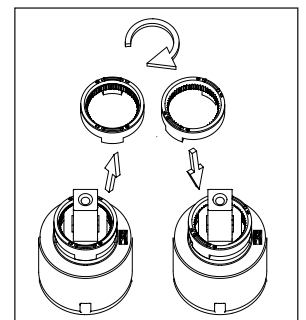

nivito™

Art nr: RH-640-EX

Brushed Brass Stainless steel

EAN nr:

7350051951527

RhythmExtended

- Kitchen taps
- Soft PEX® hoses
- Cut-out dimension 35 mm**
- Swivel range 360° and 150°
- Ceramic cartridge
- The brass does not oxidize
- Pull out hose

Technical specification

Application area: Tap water,
 Pressure certified: 16 bar EN 817
 The product meets the requirements of: NS-EN ISO/IEC 17065
 Working pressure: 50 - 1000 kPa
 Test pressure max 1600 kPa
 Hot water connection: max. 80 ° C
 Sound class: 1

Soft PEX® connections approved with DWGW
 Length of connecting hose: 500mm
 Type approved according to Sintef nr: PS 3552
 The product meets the requirements of: NS-EN ISO/IEC 17065
 Issued: 09.05.2019 Valid until: 01.06.2024
www.sintefcertification.no

Cartridge:

Kerox 35 mm
 Endurance test: EN 817 70 000 cycles
 ASME A 112.18.1M 500 000 cycles
 Pressure test:
 Pneumatic: 6 bar / 87 psi
 Hydraulic: 35 bar / 500 psi

With volume limit screw

With hot limit ring