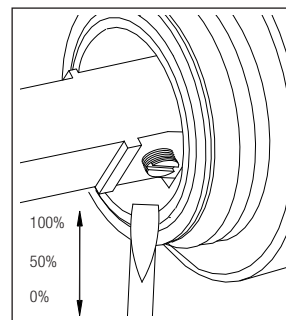

nivito™

Art nr: RH-640-EX

Brushed Brass Stainless steel

EAN nr:

7350051951527

RhythmExtended

- Kitchen taps
- Soft PEX® hoses
- Cut-out dimension 35 mm**
- Swivel range 360° and 150°
- Ceramic cartridge
- The brass does not oxidize
- Pull out hose

Technical specification

Application area: Tap water,
 Pressure certified: 16 bar EN 817
 The product meets the requirements of: NS-EN ISO/IEC 17065
 Working pressure: 50 - 1000 kPa
 Test pressure max 1600 kPa
 Hot water connection: max. 80 ° C
 Sound class: 1

Soft PEX® connections approved with DWGW
 Length of connecting hose: 500mm
 Type approved according to Sintef nr: PS 3552
 The product meets the requirements of: NS-EN ISO/IEC 17065
 Issued: 09.05.2019 Valid until: 01.06.2024
www.sintefcertification.no

Cartridge:

Kerox 35 mm
 Endurance test: EN 817 70 000 cycles
 ASME A 112.18.1M 500 000 cycles
 Pressure test:
 Pneumatic: 6 bar / 87 psi
 Hydraulic: 35 bar / 500 psi

With volume limit screw

With hot limit ring