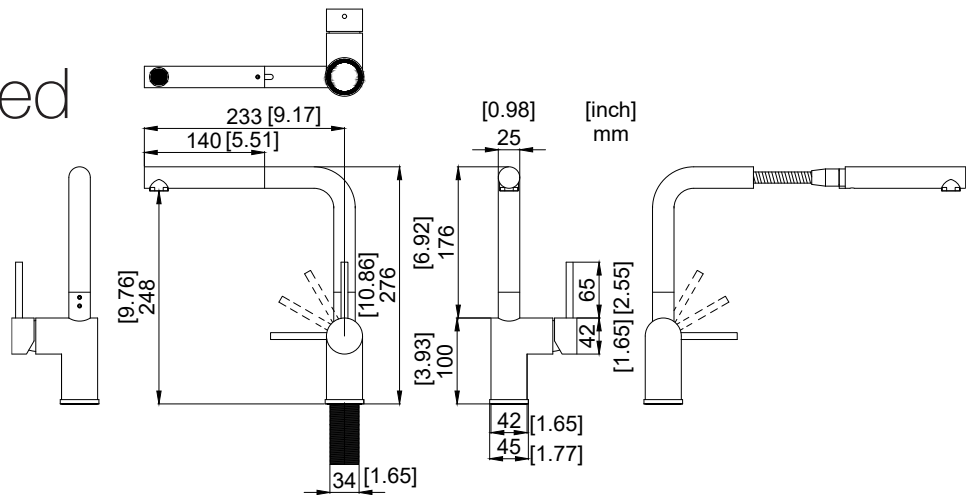

nivito™

Art nr: RH-640-EX

Brushed Brass Stainless steel

EAN nr:

7350051951527

RhythmExtended

- Kitchen taps
- Soft PEX® hoses
- Cut-out dimension 35 mm**
- Swivel range 360° and 150°
- Ceramic cartridge
- The brass does not oxidize
- Pull out hose

Technical specification

Application area: Tap water,
 Pressure certified: 16 bar EN 817
 The product meets the requirements of: NS-EN ISO/IEC 17065
 Working pressure: 50 - 1000 kPa
 Test pressure max 1600 kPa
 Hot water connection: max. 80 ° C
 Sound class: 1

Soft PEX® connections approved with DWGW
 Length of connecting hose: 500mm
 Type approved according to Sintef nr: PS 3552
 The product meets the requirements of: NS-EN ISO/IEC 17065
 Issued: 09.05.2019 Valid until: 01.06.2024
www.sintefcertification.no

Cartridge:

Kerox 35 mm
 Endurance test: EN 817 70 000 cycles
 ASME A 112.18.1M 500 000 cycles
 Pressure test:
 Pneumatic: 6 bar / 87 psi
 Hydraulic: 35 bar / 500 psi

With volume limit screw

With hot limit ring