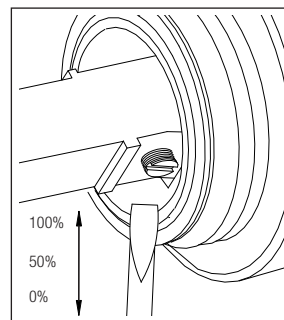

nivito™

Art nr: RH-630-EX
Matt White in Stainless steel

EAN nr:
7350051951510

RhythmExtended

- Kitchen taps
- Soft PEX® hoses
- Cut-out dimension 35 mm**
- Swivel range 360° and 150°
- Ceramic cartridge
- Pull out hose

Technical specification

Application area: Tap water,
Pressure certified: 16 bar EN 817
The product meets the requirements of: NS-EN ISO/IEC 17065
Working pressure: 50 - 1000 kPa
Test pressure max 1600 kPa
Hot water connection: max. 80 ° C
Sound class: 1

Soft PEX® connections approved with DWGW
Length of connecting hose: 500mm
Type approved according to Sintef nr: PS 3552
The product meets the requirements of: NS-EN ISO/IEC 17065
Issued: 09.05.2019 Valid until: 01.06.2024
www.sintefcertification.no

Cartridge:

Kerox 35 mm
Endurance test: EN 817 70 000 cycles
ASME A 112.18.1M 500 000 cycles
Pressure test:
Pneumatic: 6 bar / 87 psi
Hydraulic: 35 bar / 500 psi

With volume limit screw

With hot limit ring