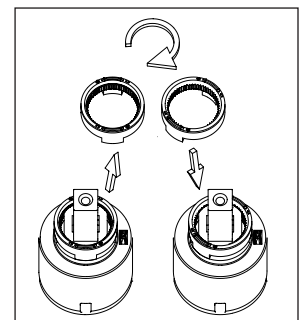

nivito™

Art nr: RH-630-EX
Matt White in Stainless steel

EAN nr:
7350051951510

RhythmExtended

- Kitchen taps
- Soft PEX® hoses
- Cut-out dimension 35 mm**
- Swivel range 360° and 150°
- Ceramic cartridge
- Pull out hose

Technical specification

Application area: Tap water,
Pressure certified: 16 bar EN 817
The product meets the requirements of: NS-EN ISO/IEC 17065
Working pressure: 50 - 1000 kPa
Test pressure max 1600 kPa
Hot water connection: max. 80 ° C
Sound class: 1

Soft PEX® connections approved with DWGW
Length of connecting hose: 500mm
Type approved according to Sintef nr: PS 3552
The product meets the requirements of: NS-EN ISO/IEC 17065
Issued: 09.05.2019 Valid until: 01.06.2024
www.sintefcertification.no

Cartridge:

Kerox 35 mm
Endurance test: EN 817 70 000 cycles
ASME A 112.18.1M 500 000 cycles
Pressure test:
Pneumatic: 6 bar / 87 psi
Hydraulic: 35 bar / 500 psi

With volume limit screw

With hot limit ring