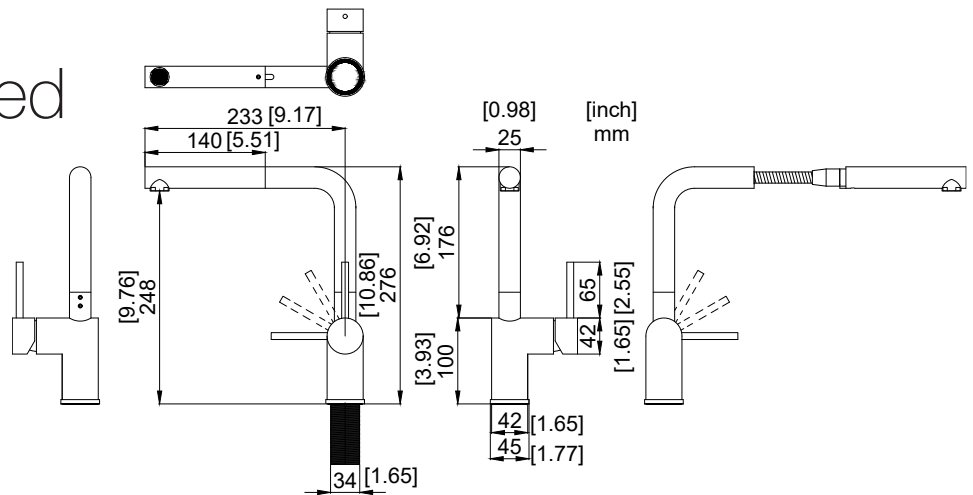

nivito™

Art nr: RH-630-EX
Matt White in Stainless steel

EAN nr:
7350051951510

RhythmExtended

- Kitchen taps
- Soft PEX® hoses
- Cut-out dimension 35 mm**
- Swivel range 360° and 150°
- Ceramic cartridge
- Pull out hose

Technical specification

Application area: Tap water,
Pressure certified: 16 bar EN 817
The product meets the requirements of: NS-EN ISO/IEC 17065
Working pressure: 50 - 1000 kPa
Test pressure max 1600 kPa
Hot water connection: max. 80 ° C
Sound class: 1

Soft PEX® connections approved with DWGW
Length of connecting hose: 500mm
Type approved according to Sintef nr: PS 3552
The product meets the requirements of: NS-EN ISO/IEC 17065
Issued: 09.05.2019 Valid until: 01.06.2024
www.sintefcertification.no

Cartridge:

Kerox 35 mm
Endurance test: EN 817 70 000 cycles
ASME A 112.18.1M 500 000 cycles
Pressure test:
Pneumatic: 6 bar / 87 psi
Hydraulic: 35 bar / 500 psi

With volume limit screw

With hot limit ring