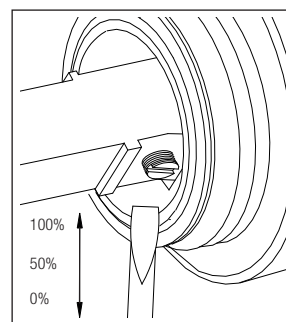

## RhythmExtended Bistro

- Kitchen taps
- Soft PEX® hoses
- Cut-out dimension 35 mm
- Swivel range 360° and 150°
- Ceramic cartridge
- Pull down hose

### Technical specification

Application area: Tap water,  
Pressure certified: 16 bar EN 817  
The product meets the requirements of: NS-EN ISO/IEC 17065  
Working pressure: 50 - 1000 kPa  
Test pressure max 1600 kPa  
Hot water connection: max. 80 ° C  
Sound class: 1

Soft PEX® connections approved with DWGW  
Length of connecting hose: 500mm  
Type approved according to Sintef nr: PS 3552  
The product meets the requirements of: NS-EN ISO/IEC 17065  
Issued: 09.05.2019 Valid until: 01.06.2024  
[www.sintefcertification.no](http://www.sintefcertification.no)

### Cartridge:

Kerox 35 mm  
Endurance test: EN 817 70 000 cycles  
ASME A 112.18.1M 500 000 cycles  
Pressure test:  
Pneumatic: 6 bar / 87 psi  
Hydraulic: 35 bar / 500 psi

With volume limit screw

With hot limit ring