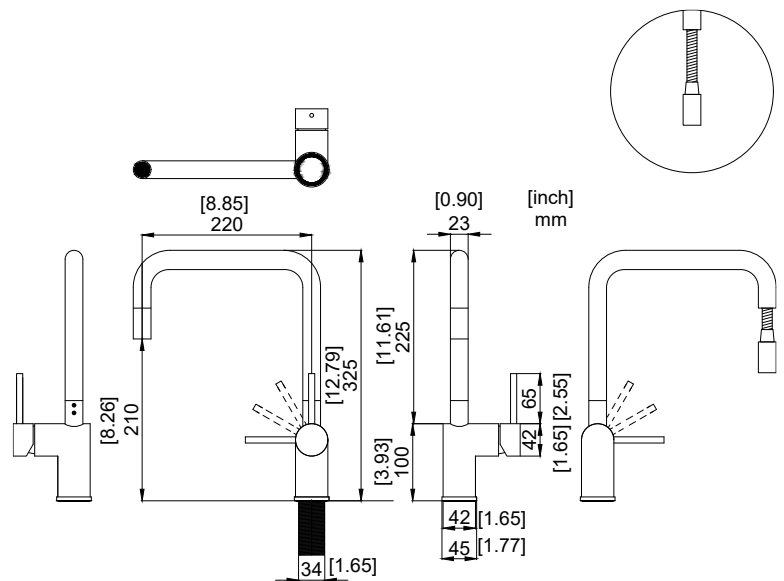

## RhythmExtended Bistro

- Kitchen taps
- Soft PEX® hoses
- Cut-out dimension 35 mm
- Swivel range 360° and 150°
- Ceramic cartridge
- Pull down hose

### Technical specification

Application area: Tap water,  
Pressure certified: 16 bar EN 817  
The product meets the requirements of: NS-EN ISO/IEC 17065  
Working pressure: 50 - 1000 kPa  
Test pressure max 1600 kPa  
Hot water connection: max. 80 ° C  
Sound class: 1

Soft PEX® connections approved with DWGW  
Length of connecting hose: 500mm  
Type approved according to Sintef nr: PS 3552  
The product meets the requirements of: NS-EN ISO/IEC 17065  
Issued: 09.05.2019 Valid until: 01.06.2024  
[www.sintefcertification.no](http://www.sintefcertification.no)

### Cartridge:

Kerox 35 mm  
Endurance test: EN 817 70 000 cycles  
ASME A 112.18.1M 500 000 cycles  
Pressure test:  
Pneumatic: 6 bar / 87 psi  
Hydraulic: 35 bar / 500 psi

With volume limit screw

With hot limit ring