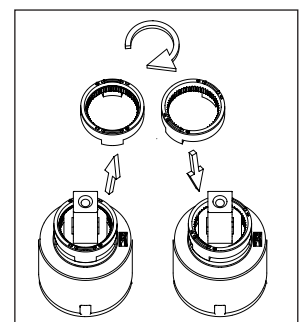

## RhythmExtended Bistro

- Kitchen taps
- Soft PEX® hoses
- Cut-out dimension 35 mm
- Swivel range 360° and 150°
- Ceramic cartridge
- Pull down hose

### Technical specification

Application area: Tap water,  
Pressure certified: 16 bar EN 817  
The product meets the requirements of: NS-EN ISO/IEC 17065  
Working pressure: 50 - 1000 kPa  
Test pressure max 1600 kPa  
Hot water connection: max. 80 ° C  
Sound class: 1

Soft PEX® connections approved with DWGW  
Length of connecting hose: 500mm  
Type approved according to Sintef nr: PS 3552  
The product meets the requirements of: NS-EN ISO/IEC 17065  
Issued: 09.05.2019 Valid until: 01.06.2024  
[www.sintefcertification.no](http://www.sintefcertification.no)

### Cartridge:

Kerox 35 mm  
Endurance test: EN 817 70 000 cycles  
ASME A 112.18.1M 500 000 cycles  
Pressure test:  
Pneumatic: 6 bar / 87 psi  
Hydraulic: 35 bar / 500 psi

With volume limit screw

With hot limit ring